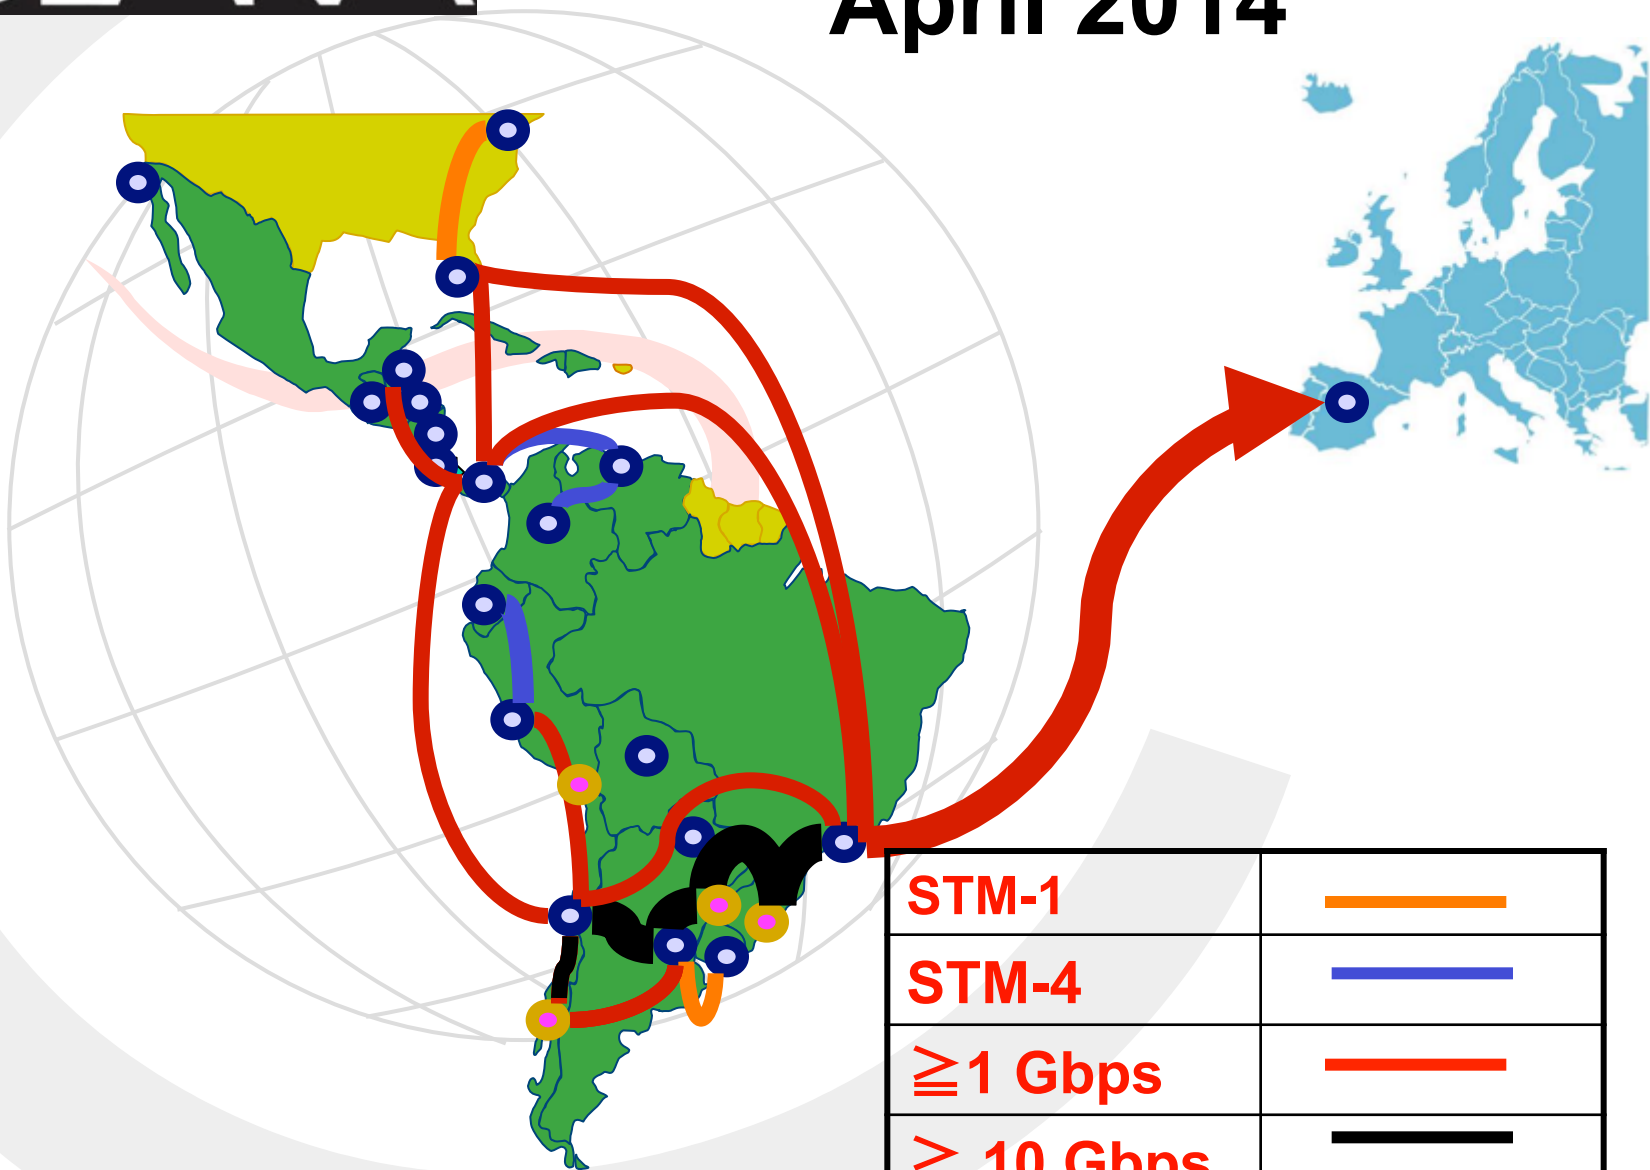

RedCLARA2: **the Gigabit Network of Latin America**

Florencio I. Utreras
Executive Director of CLARA
Florencio.Utreras@redclara.net

Conference: SACC Meeting
Date: April 14, 2014
Place: REUNA Offices, Santiago

RedCLARA2 as of April 2014

STM-1	
STM-4	
≥ 1 Gbps	
≥ 10 Gbps	

The Network in Numbers

- 6,000 Kms of Dark Fiber
- DWDM Equipment to light up to 20 lambdas of 10 Gbps
- 3,000 Kms of Wavelengths (2.5-10 Gbps)
- Intercontinental links with added capacity of 5.5 Gbps
- Direct connections to Europe and the US
- 13 countries connected

Santiago-Sao Paulo Path

Submarine Cable to Europa

Several 100 Gbps lambdas for academic use

A large, light gray wireframe globe is centered on the page. A thick, wavy red line starts on the left side of the globe, curves across its surface, and ends at the bottom. The globe is set against a background of a large, light gray circular arc that is partially visible.