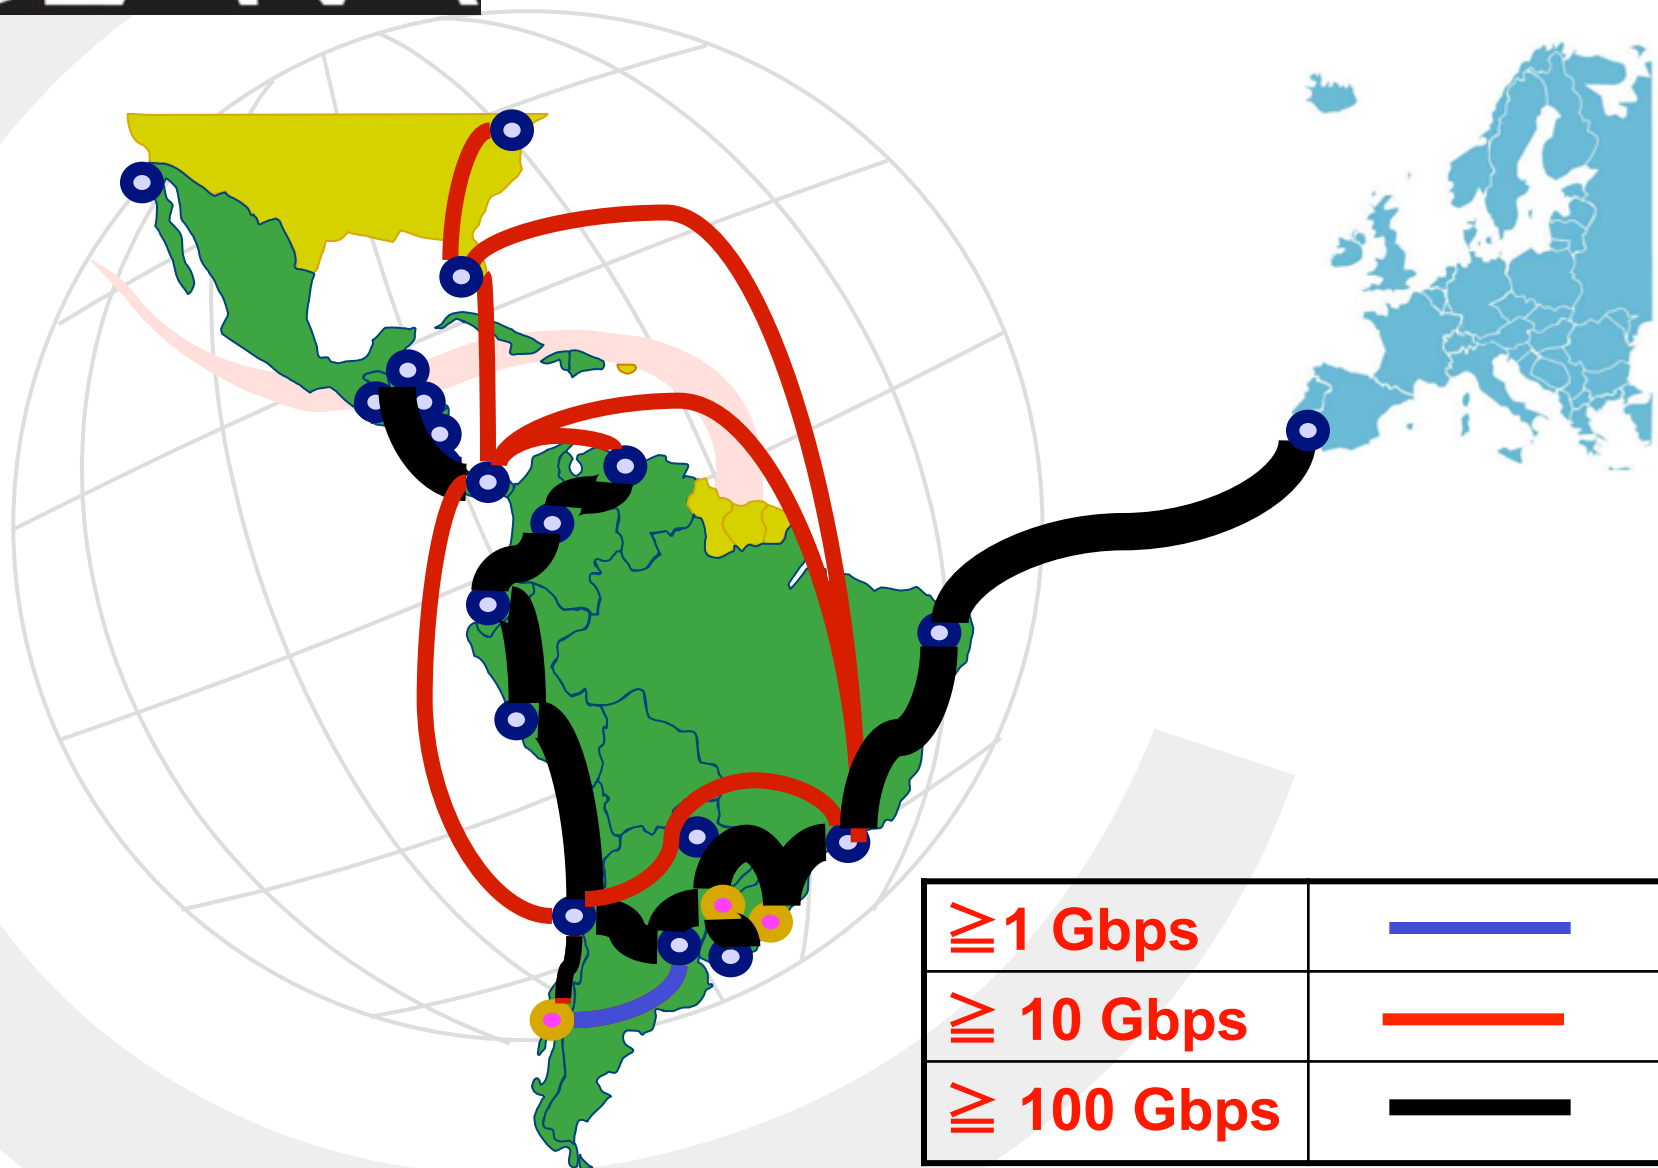

RedCLARA2 as of April 2014

STM-1	
STM-4	
≥ 1 Gbps	
≥ 10 Gbps	

The Network in Numbers

- 6,000 Kms of Dark Fiber
- DWDM Equipment to light up to 20 lambdas of 10 Gbps
- 3,000 Kms of Wavelengths (2.5-10 Gbps)
- Intercontinental links with added capacity of 5.5 Gbps
- Direct connections to Europe and the US
- 13 countries connected

Santiago-Sao Paulo Path

Submarine Cable to Europa

Several 100 Gbps lambdas for academic use

A large, light gray wireframe globe is centered on the page. A thick, wavy red line starts on the left side of the globe, curves across its surface, and ends at the bottom. The globe is set against a background of a large, light gray circular arc that is partially visible.