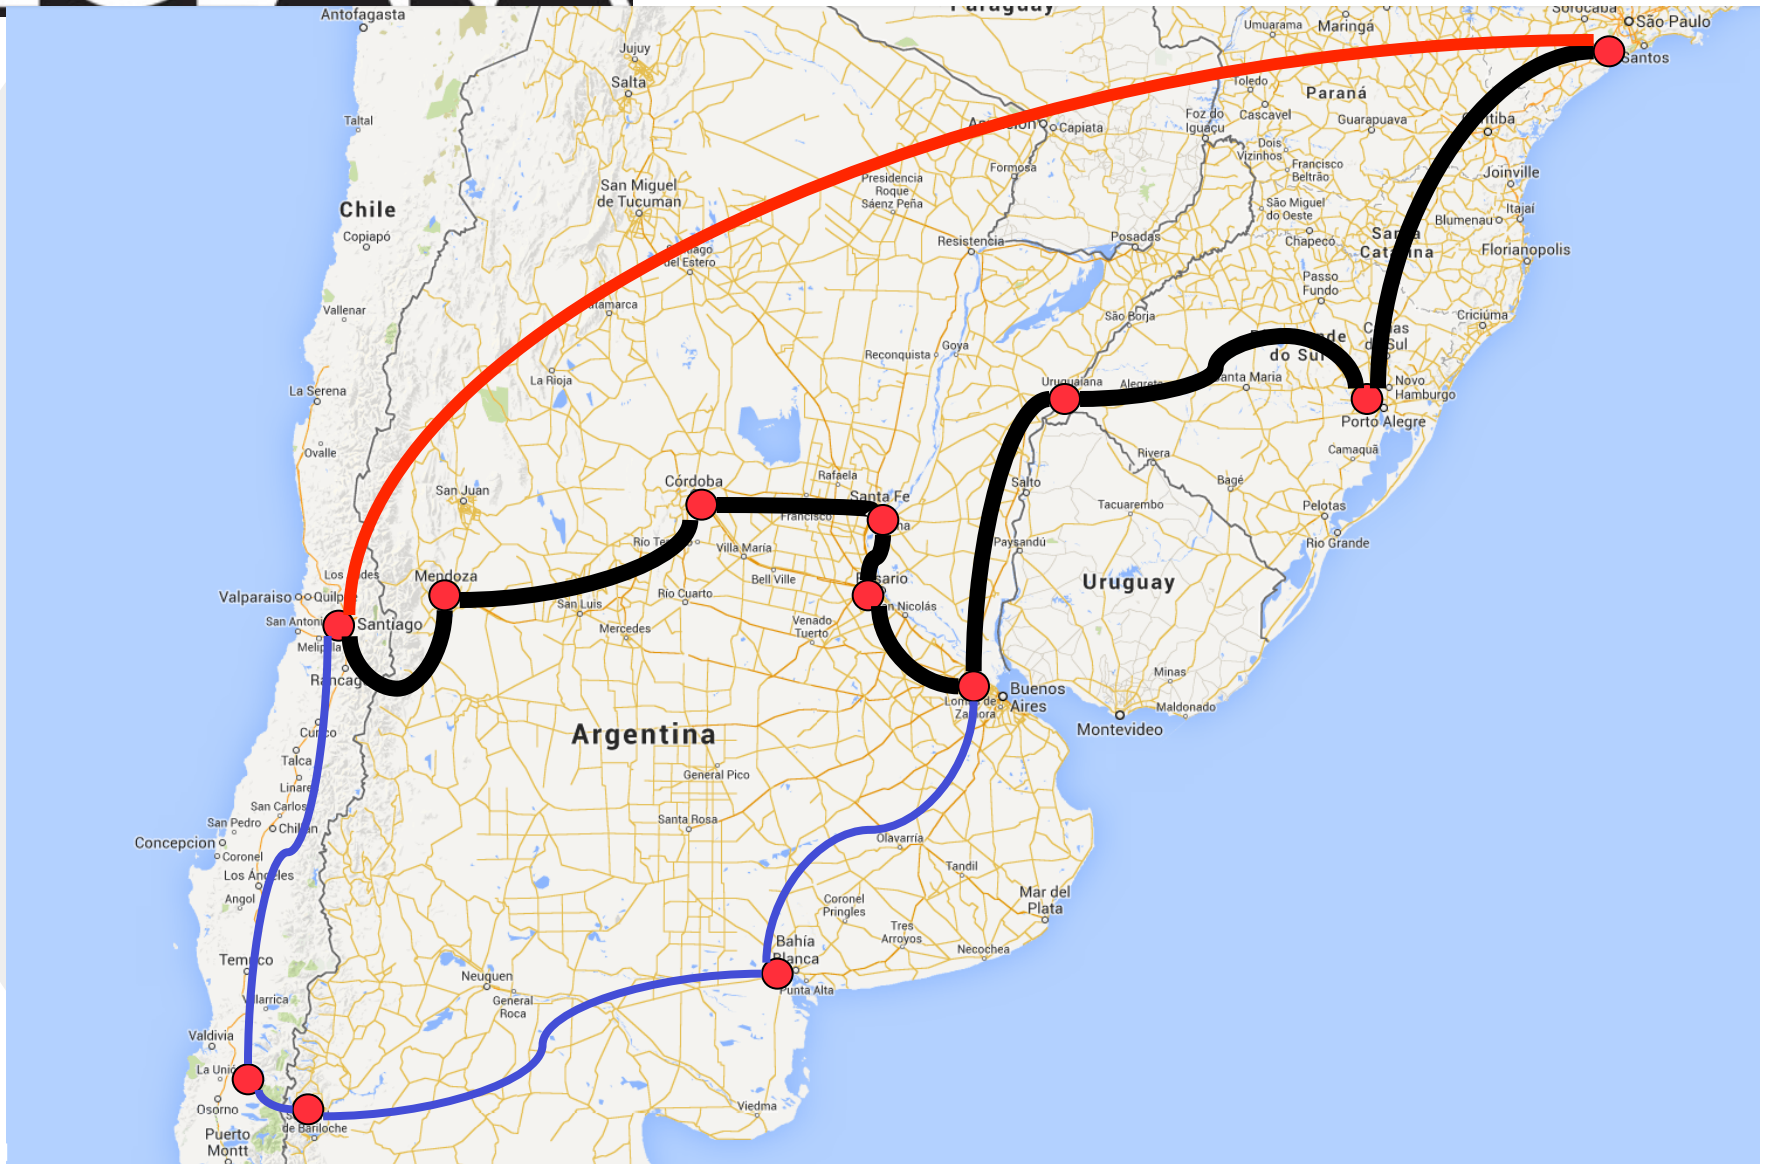

RedCLARA2 as of April 2014

STM-1	
STM-4	
≥ 1 Gbps	
≥ 10 Gbps	

The Network in Numbers

- 6,000 Kms of Dark Fiber
- DWDM Equipment to light up to 20 lambdas of 10 Gbps
- 3,000 Kms of Wavelengths (2.5-10 Gbps)
- Intercontinental links with added capacity of 5.5 Gbps
- Direct connections to Europe and the US
- 13 countries connected

Santiago-Sao Paulo Path

Submarine Cable to Europa

Several 100 Gbps lambdas for academic use

A large, light gray wireframe globe is centered on the page. A thick, wavy red line starts on the left side of the globe, curves across its surface, and ends at the bottom. The globe is set against a background of a large, light gray circular arc that is partially visible.