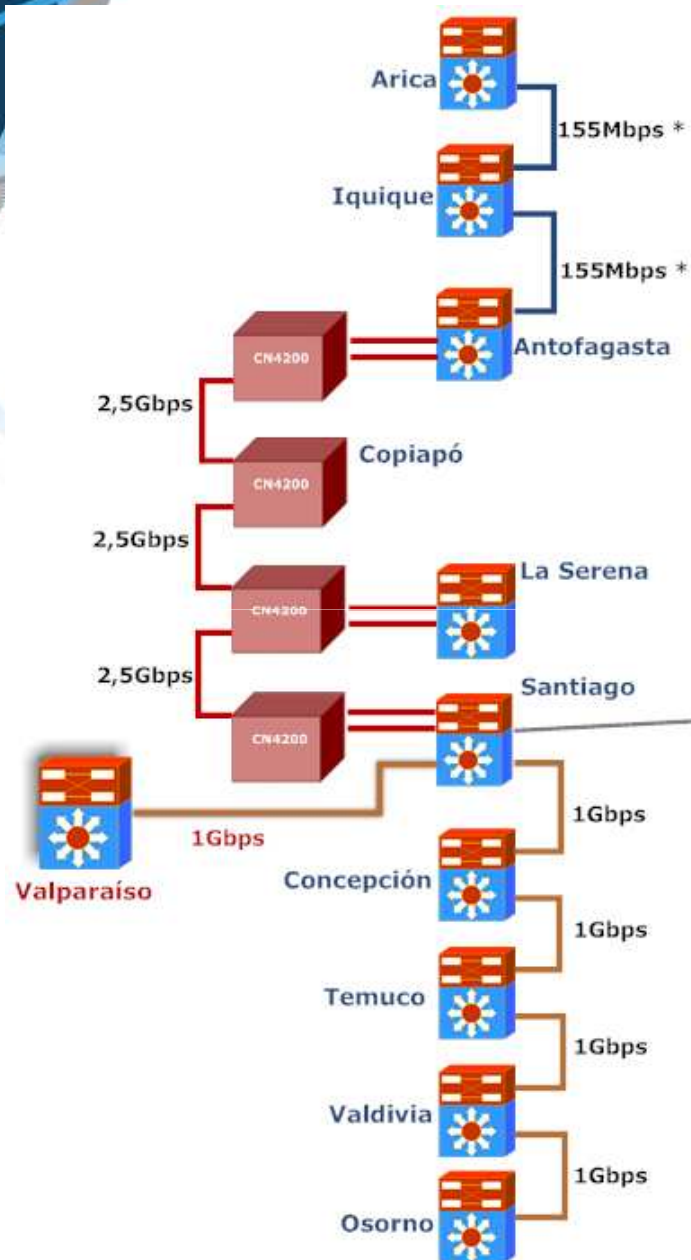

REUNA
Some networks update

REUNA's Network: Current Capacities

155Mbps* will be upgrade to 1G
(2nd Q 2012)

Some networking activities

- ❖ On January 2012 REUNA and ALMA signed and MoU to formalize the join activities have being developed between us also the common interest.
- ❖ In place Amlight Andes link from SCL – Miami for AURA services (Feb-2012)
- ❖ Working to change our local connectivity to RedCLARA from 1G to an optical path. 10G OTU-2 lambda over dark fiber.
- ❖ Working to establish Layer 2 circuit (VLAN) from NRAO/ALMA to UVA, passing through REUNA-West link SCL-Mia-Ampath The VLAN is set-up from ALMA – REUNA – AMPATH, pending the extension to UVA.
- ❖ Working to establish a Layer 2 circuit (VLAN) between RNP-REUNA to pass traffic from SOAR to astronomical users in Brazil (LNA, ON, INPE, USP, UFRJ, UFRGS, and several others Universities). Technical discussion being in placed.