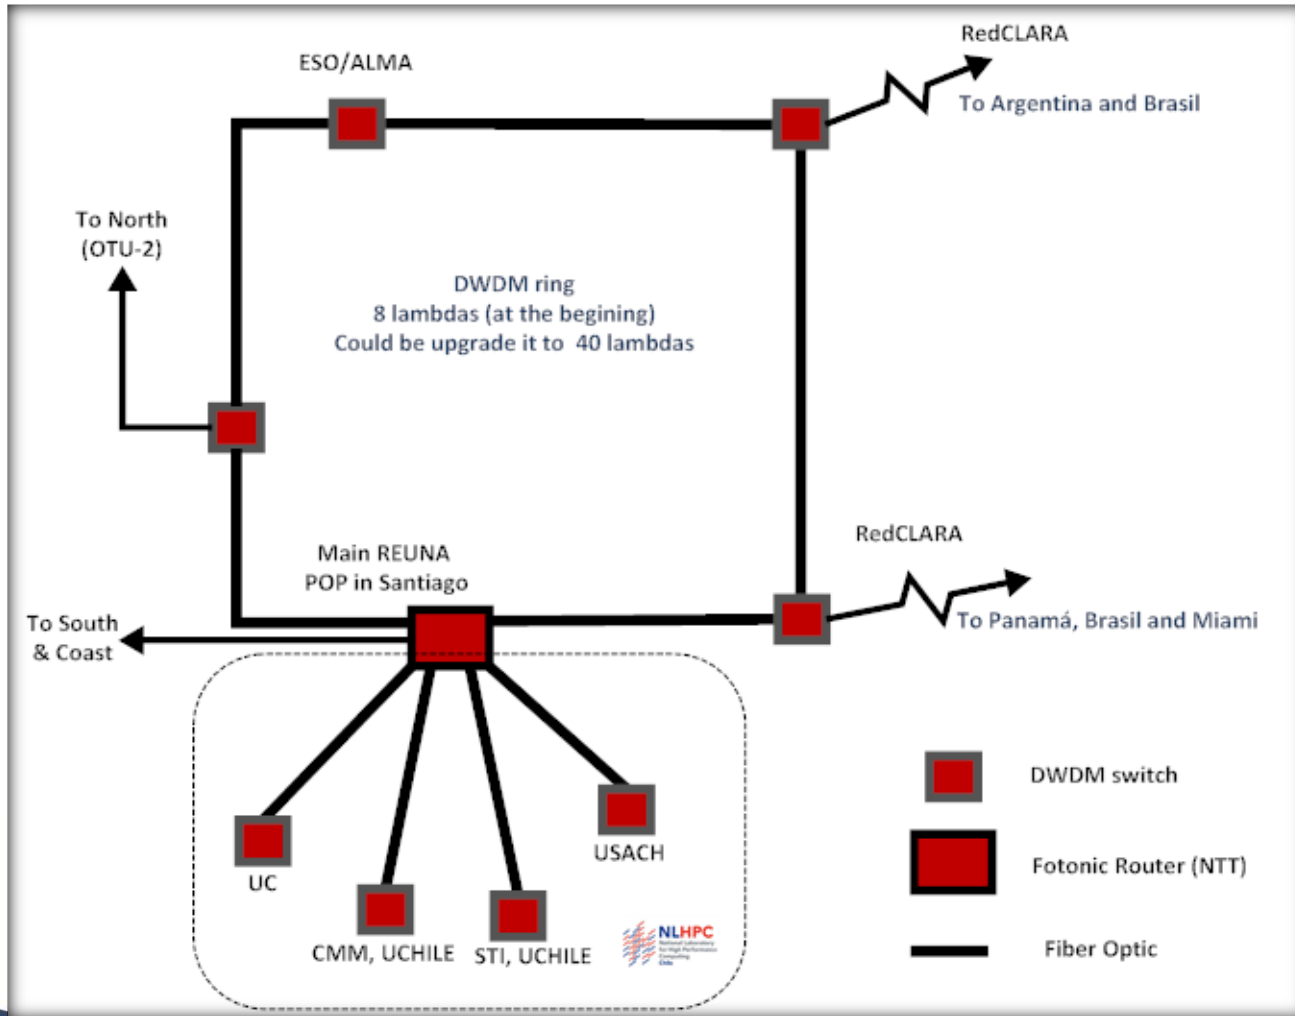

REUNA

Digital Platform for the Research and Education in Chile

Sandra Jaque, sjaque@reuna.cl
www.reuna.cl

We continue improving the network

2nd Q 2013

1st step of the DWDM deployment in Santiago

2nd step of our DWDM network in Santiago

3rd step

DWDM ring in Santiago (some nodes)

2nd or 3rd Q 2013

Another collaboration effort

Gracias!