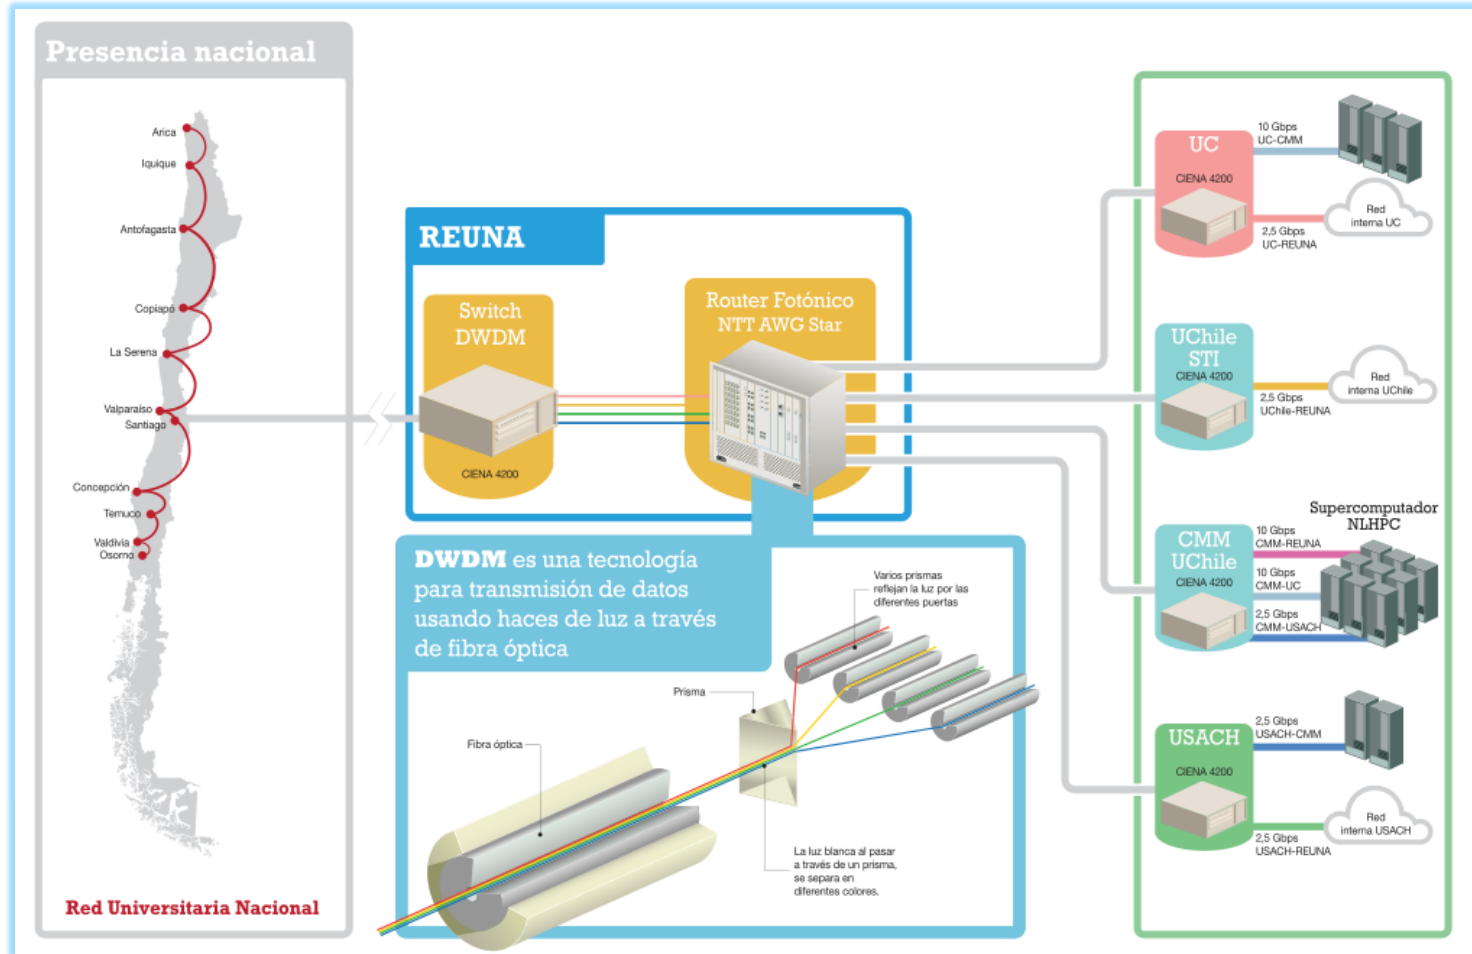

REUNA

Digital Platform for the Research and Education in Chile

Sandra Jaque, sjaque@reuna.cl
www.reuna.cl

We continue improving the network

2nd Q 2013

1st step of the DWDM deployment in Santiago

2nd step of our DWDM network in Santiago

3rd step

DWDM ring in Santiago (some nodes)

2nd or 3rd Q 2013

Another collaboration effort

Gracias!