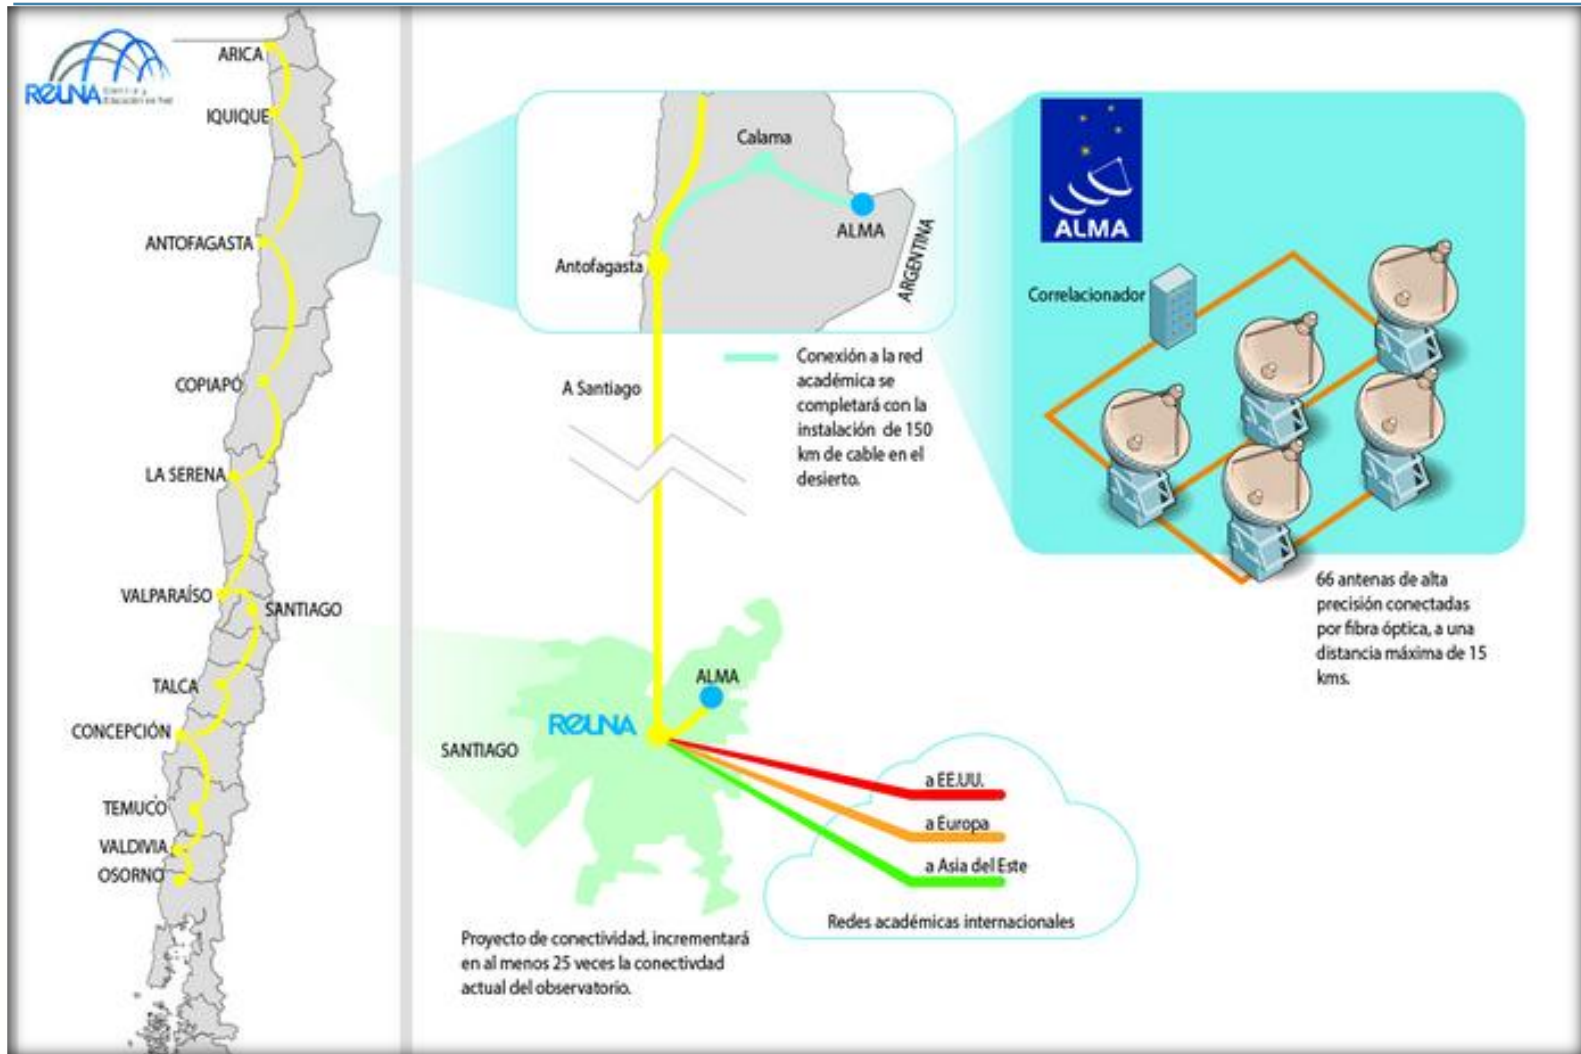

REUNA

Digital Platform for the Research and Education in Chile

Sandra Jaque, sjaque@reuna.cl
www.reuna.cl

We continue improving the network

2nd Q 2013

1st step of the DWDM deployment in Santiago

2nd step of our DWDM network in Santiago

3rd step

DWDM ring in Santiago (some nodes)

2nd or 3rd Q 2013

Another collaboration effort

Gracias!