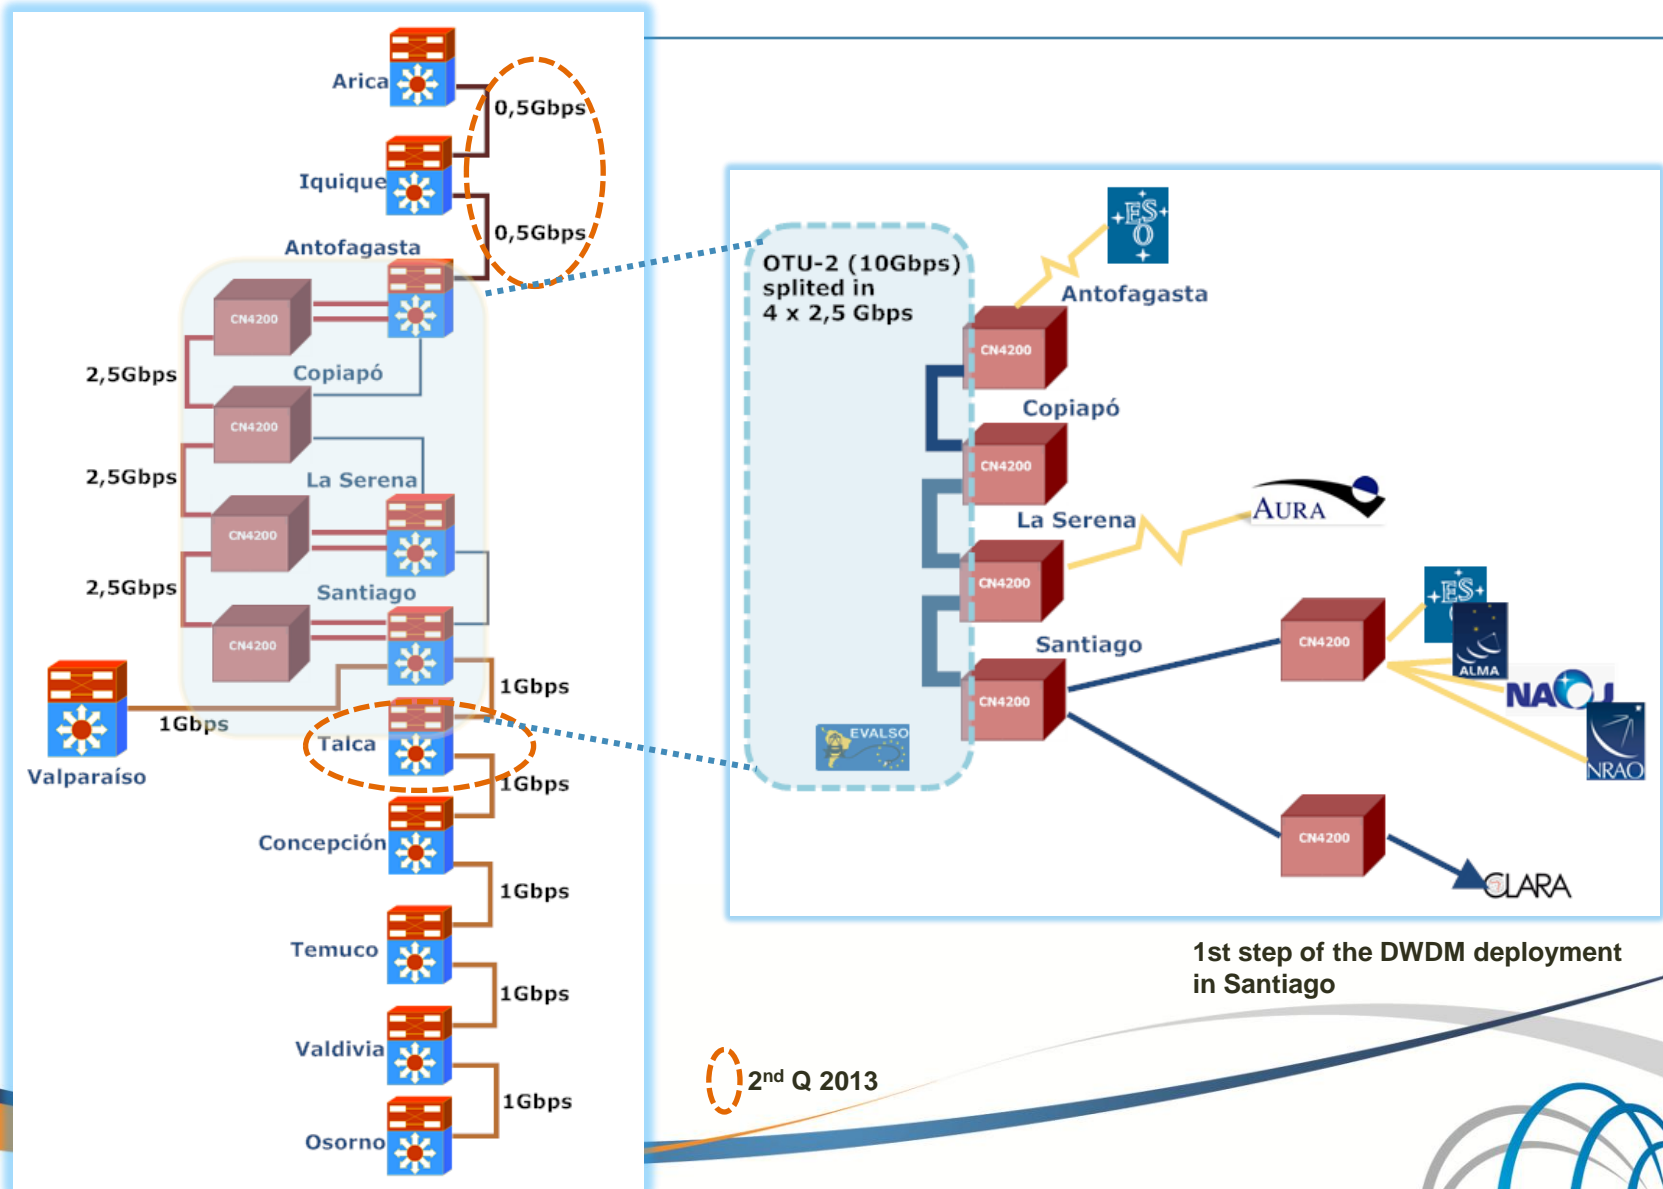

REUNA

Digital Platform for the Research and Education in Chile

Sandra Jaque, sjaque@reuna.cl
www.reuna.cl

We continue improving the network

2nd Q 2013

1st step of the DWDM deployment in Santiago

2nd step of our DWDM network in Santiago

3rd step

DWDM ring in Santiago (some nodes)

2nd or 3rd Q 2013

Another collaboration effort

Gracias!