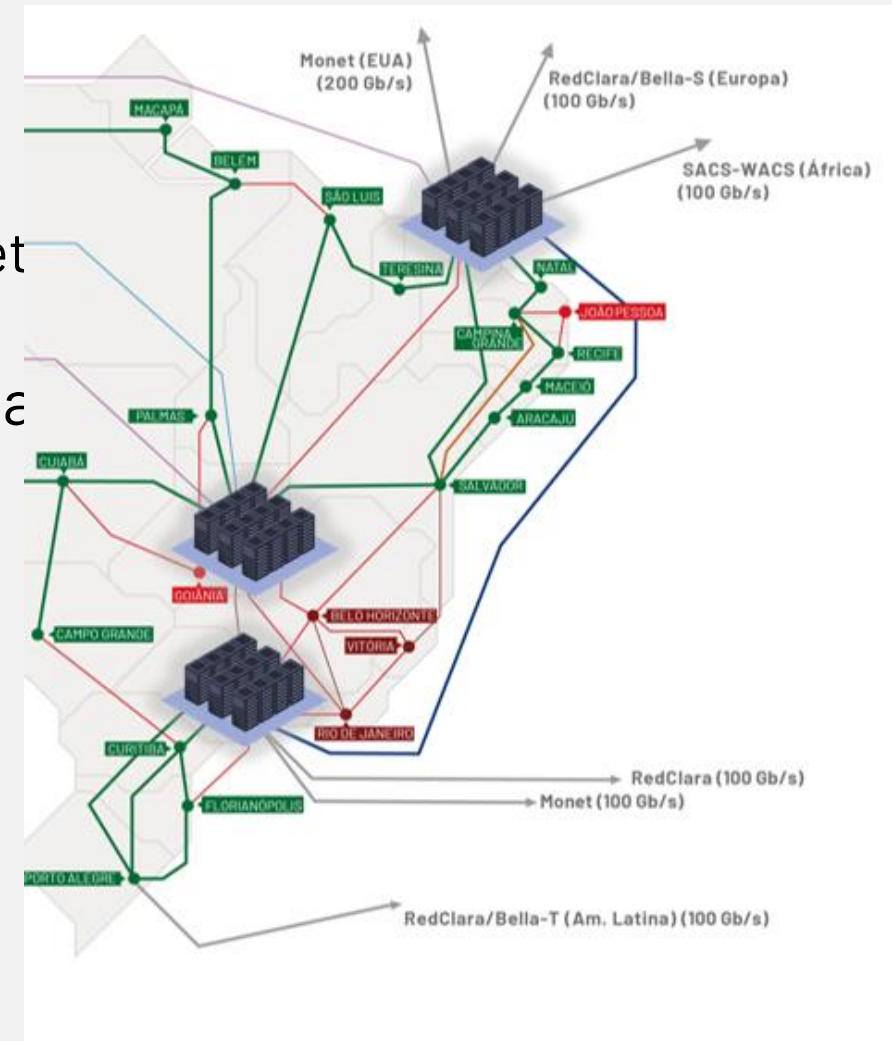

Infovia de Santa Catarina

Infovia do Rio Grande do Sul

Infovia de Goiás

- Acesso para as Infovias Subfluviais
- Rota Subfluvial
- Rede Metropolitana a ser Implantada
- Rota Terrestre – Parceria com Provedores
- Rede Metropolitana Implantada
- Rota OPGW – Parceria com Elétricas
- Pops RNP
- Novo
- Em andamento

Rede de e-Ciência (RNP's e-Science Network)

Specific services for e-science (e.g. Science DMZ - DTNs)

+12 customers
connected by 2026

3 first high performance computer centers
(connection in progress)

CND RNP – Centro Nacional de Dados

(12 to be defined)

RIP

High performance network optimized for scientific (elephant) flows

100Gbps
400Gbps

High capacity
High performance
Scalable n x100Gbps

Monitored 24x7 by RNP SOC and NOC

Centros Nacionais de Dados (CND)

International connections

- Partnership with academic initiatives:
 - Bella (RedCLARA + Geánt)
 - AmLight
- Points of connections:
 - Fortaleza – RedCLARA (Bella-S) + AmLight
 - São Paulo – RedCLARA + AmLight
 - Porto Alegre – RedCLARA
- Dark fibers:
 - Fortaleza: connecting important sites (TiSparkle, Telxius, Angola Cables)
 - São Paulo: connecting Equinix SP2, SP4, NIC.br datacenters
- Planning Monet capacity upgrade in collaboration with FIU