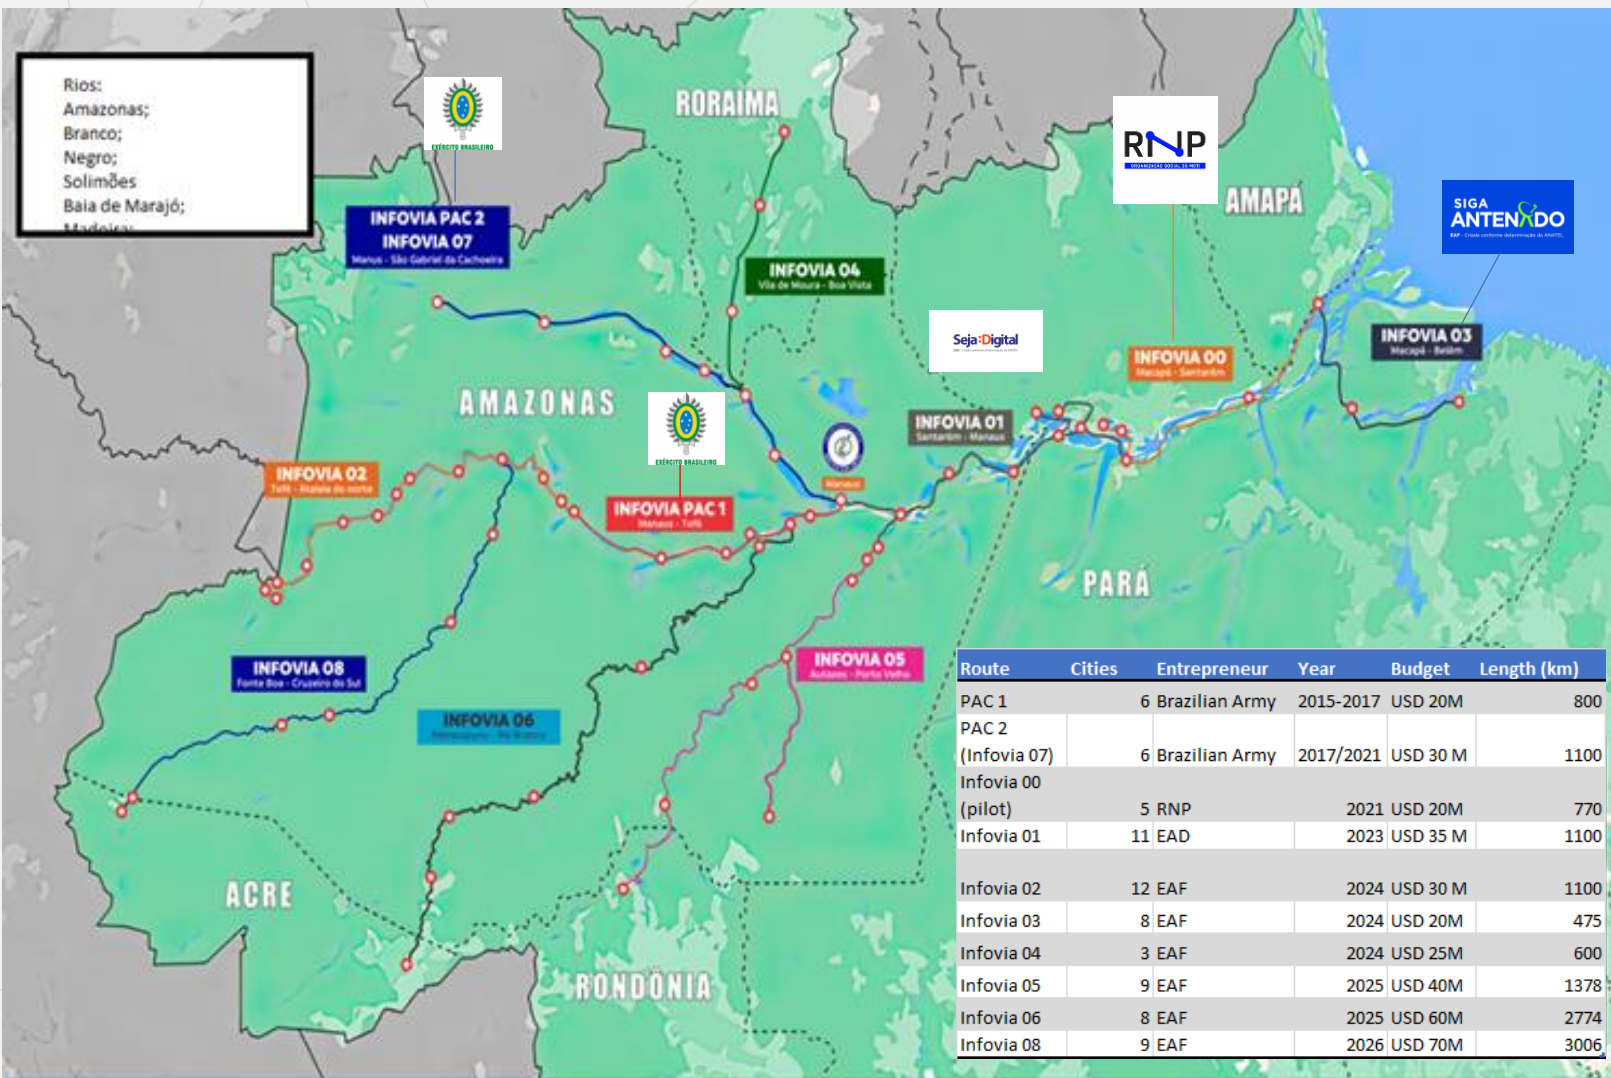

PAIS - Sustainable Integrated Amazon Program

USD 350M

10 M

77 Cities

2015 - 2026

12,000 km

68 M trees preserved

- DWDM System - Initial 400G and up to 8Tb/s
- 48 Fibers on the Subriver cable