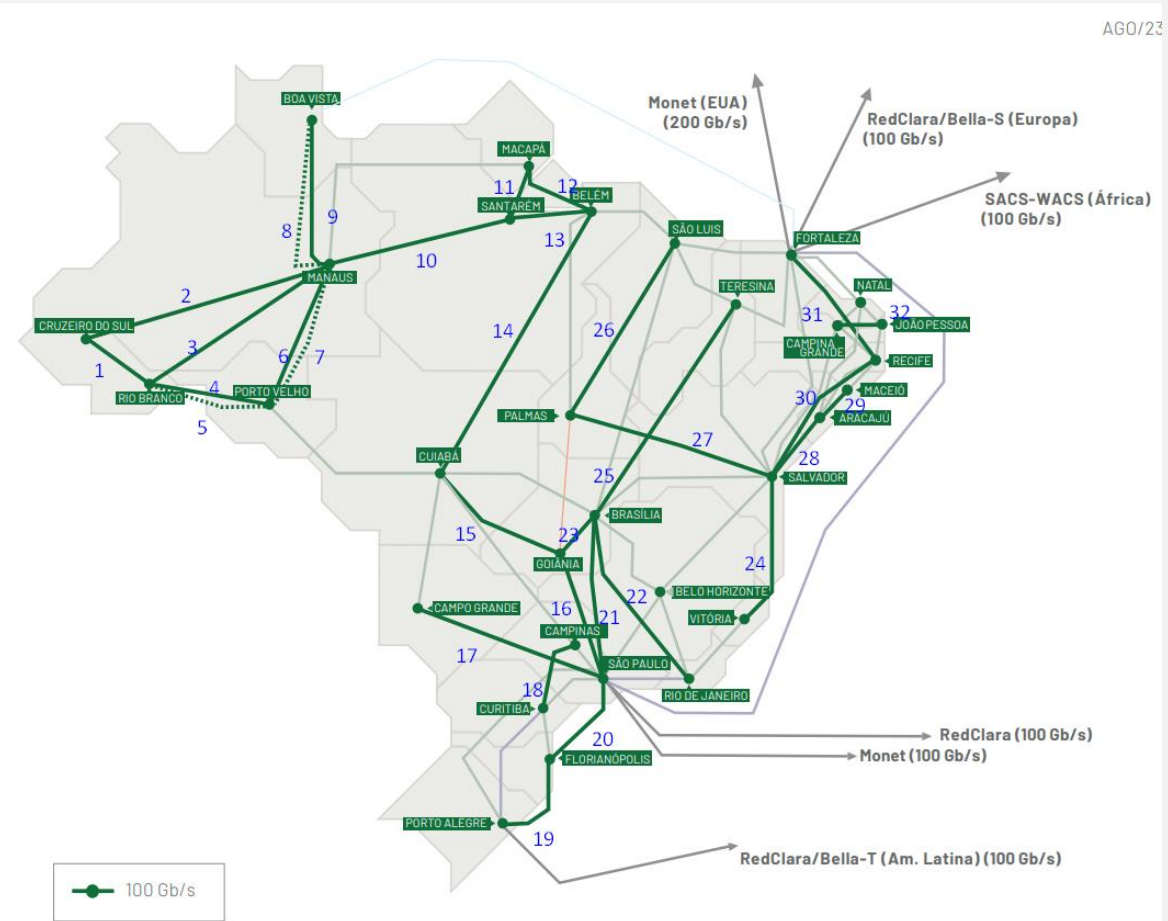

RNP launched the pilot project, Infovia 00, which connects five cities: Macapá, Almeirim, Monte Alegre, Alenquer and Santarém. Infovia 00 was the first among the eight infoways in the program.

In this Pilot was created the Neutral Operator model for the program - Infrastructure Sustainability Model

Conecta Program - 2024~2026

Expansão de Infovias Estaduais

Build a **network** throughout 18 states, 8 of them planned to be operational by 2026.

40,000 kilometers of fibers, 20.000 km by 2026

Deployment of 79 new metro networks

32 new $\geq 100G$ backbone links for the Rede Ipê

New IP/MPLS equipment in all RNP PoPs (>30 sites)

Modernization of 9 RNP PoPs in terms of datacenter infrastructure

Expansão de Infovias Estaduais e Nacionais

Infovia de Santa Catarina

Infovia do Rio Grande do Sul

Infovia de Goiás

- Acesso para as Infovias Subfluviais
- Rota Subfluvial
- Rede Metropolitana a ser Implantada
- Rota Terrestre – Parceria com Provedores
- Rede Metropolitana Implantada
- Rota OPGW – Parceria com Elétricas
- Pops RNP
- Novo
- Em andamento