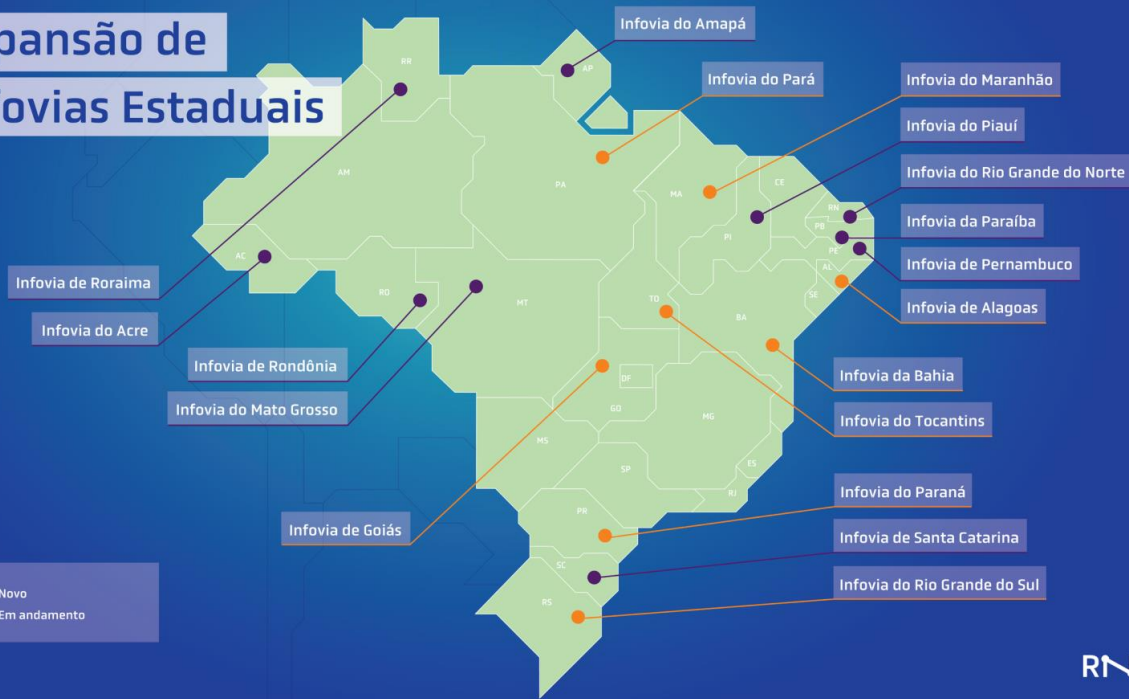

RNP launched the pilot project, Infovia 00, which connects five cities: Macapá, Almeirim, Monte Alegre, Alenquer and Santarém. Infovia 00 was the first among the eight infoways in the program.

In this Pilot was created the Neutral Operator model for the program - Infrastructure Sustainability Model

PAIS - Sustainable Integrated Amazon Program

USD 350M

10 M

77 Cities

2015 - 2026

12,000 km

68 M trees preserved

- DWDM System - Initial 400G and up to 8Tb/s
- 48 Fibers on the Subriver cable

Conecta Program - 2024~2026

Expansão de Infovias Estaduais

Build a **network** throughout 18 states, 8 of them planned to be operational by 2026.

40,000 kilometers of fibers, 20.000 km by 2026

Deployment of 79 new metro networks